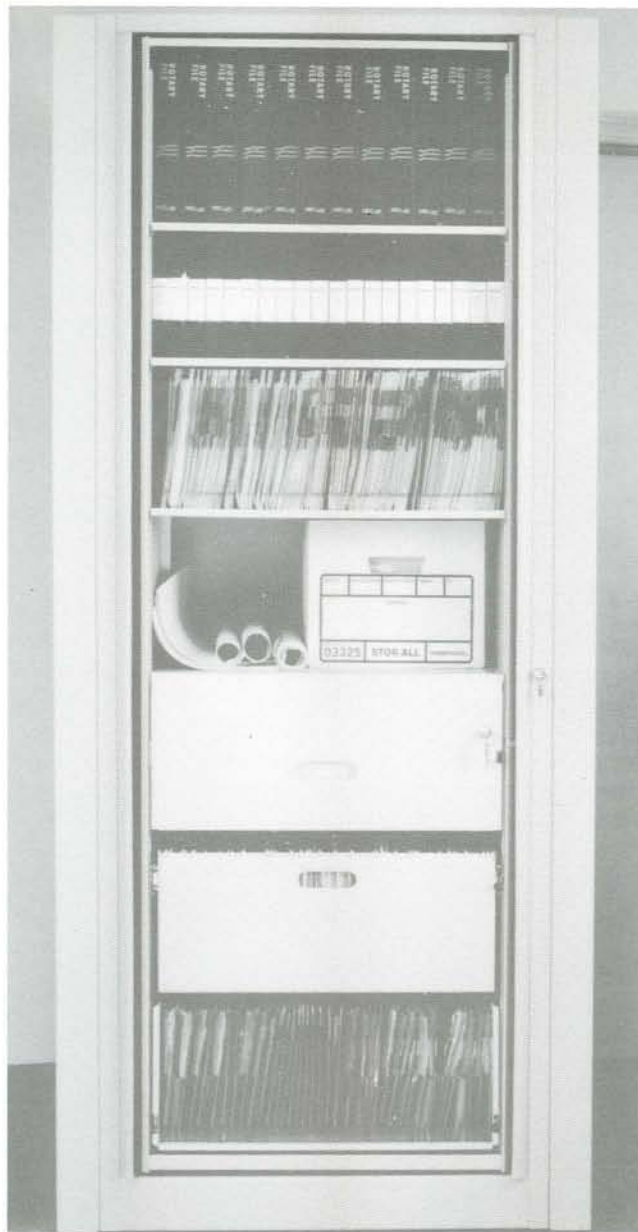

Compare For Yourself And You'll Choose Direct Line Too.

User-Friendly Design

We've increased the typical space between the inner and outer cabinet and added a soft-plastic molding and beveled door panels. That means no more pinched fingers or damage to jewelry.

Pass-Through Shelf Option

Direct Line gives you a pass-through shelf option, providing almost 24 inches of clear front-to-back storage depth.

Universal Shelf Dividers

Other brands of rotary files require the use of different height self dividers depending on the media stored. And, since they attach to the shelves above and below, all shelves must be adjusted.

Not so with Direct Line Rotary Files. Our universal shelf dividers work with either letter or legal size units and attach only to the shelf below. That means no extra shelf movement or media movement.

Easily Rearranged

Rearranging Direct Line Rotary Files is no problem. Simply move the units and add end panels. Our system requires substantially less labor, effort and cost.

No Foot Pedals

Direct Line's unique design eliminates the need for a protruding foot pedal, resulting in:

- More usable aisle space.
- No expensive foot pedal repairs.
- Safer walkways.
- A more ADA-friendly working environment.

Call For More Information

If you would like more information about how Direct Line Rotary Files can solve your filing needs, call our toll-free number at 1-800-822-4000 or talk to your authorized Direct Line representative.

REPRESENTED BY:

DIRECT LINE